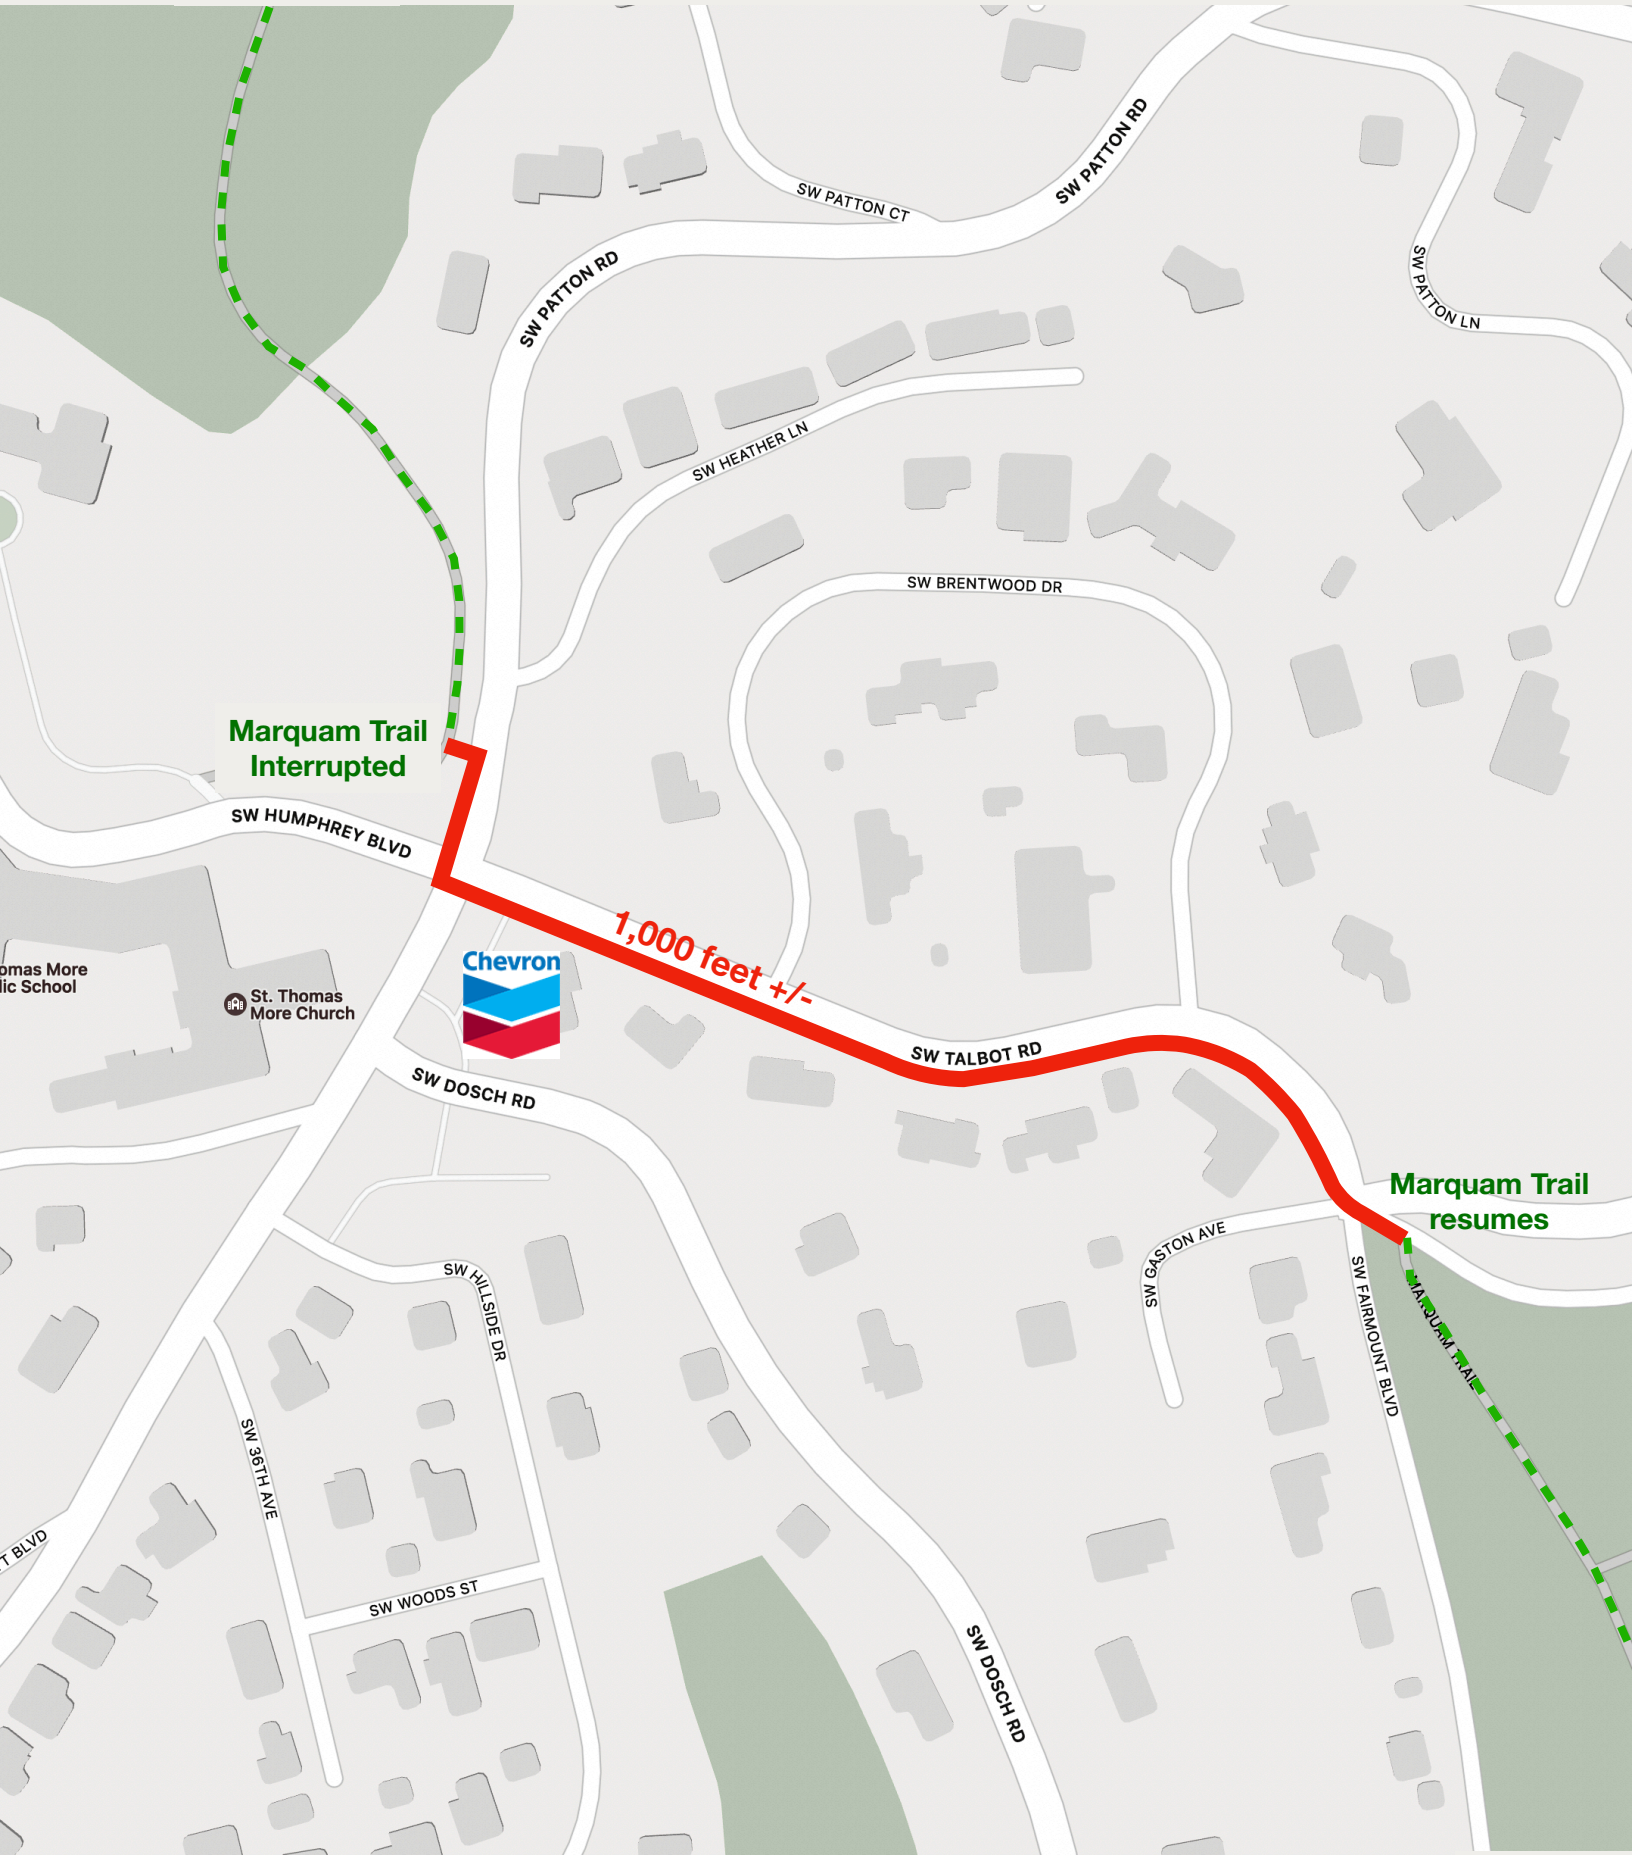

To Oregon
Zoo

Marquam Trail
Interrupted

1,000 feet +/-

Marquam Trail
resumes

To Council
Crest